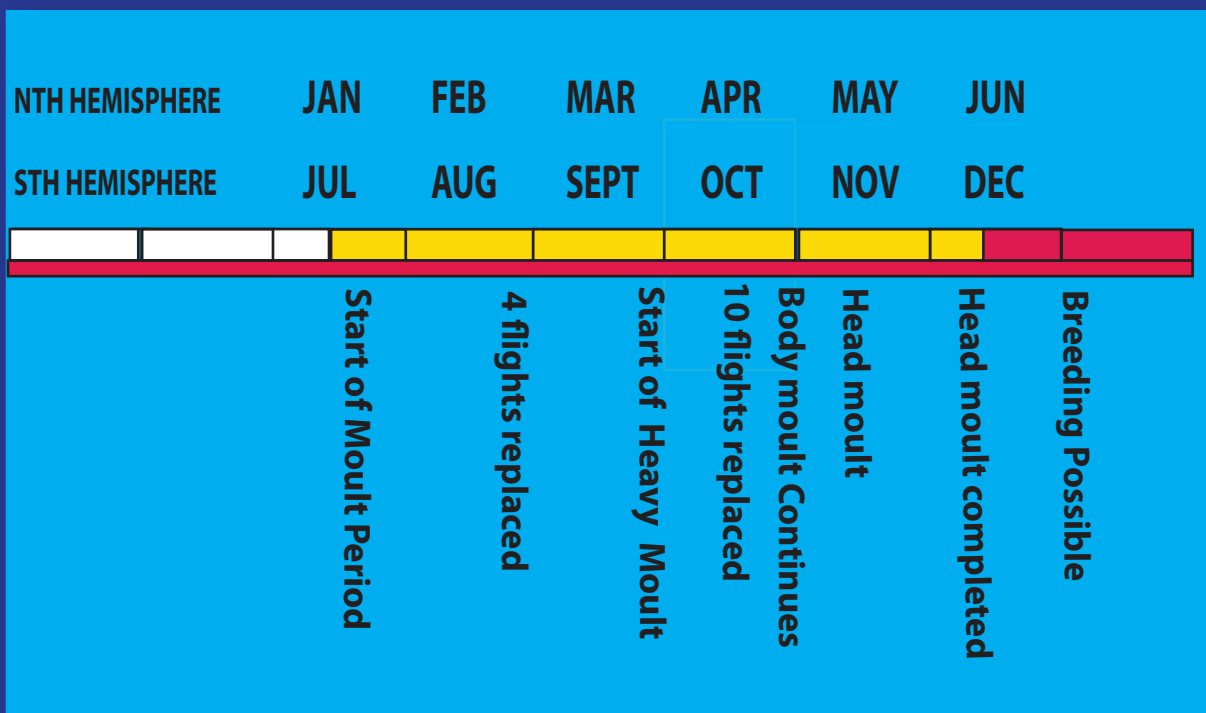

MOULT PERIOD OF CAPTIVE GOULDIANS

Figure 6 The Moulting Period of Captive Gouldian Finches - at its most rapid rate.